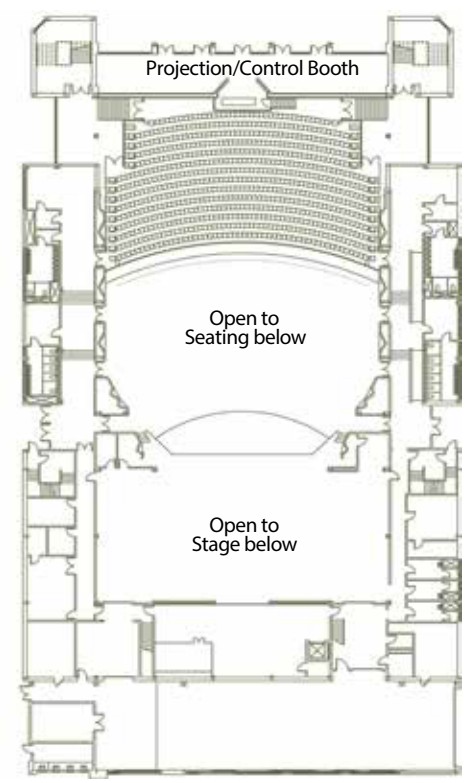

Basement Level

Orchestra Level

Balcony Level

THEATRE OF PERFORMING ARTS

- Seating capacity of approx. 1,900 (1,897 permanent seats)
- Maple Stage
- 57.5 ft. x 28 ft. proscenium
- 48 line sets (five electric) – Counterweight
- 5 dressing rooms
- One (1) box office and (2) ticket windows