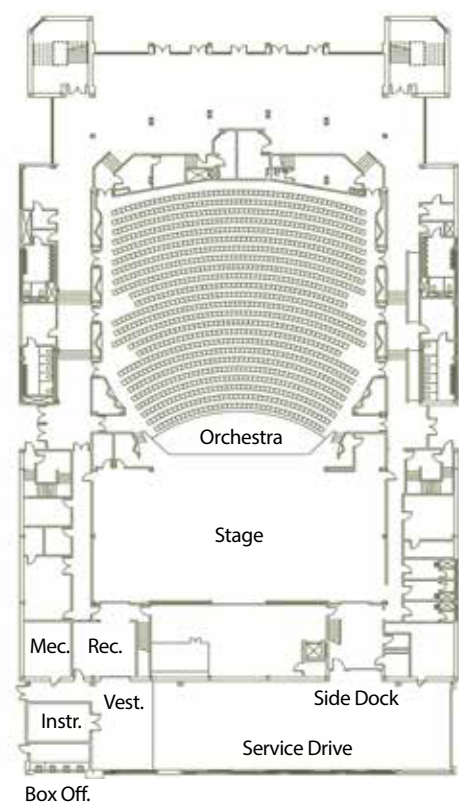

Theatre

Serving as the heart of the Baton Rouge cultural community for over 30 years, the Baton Rouge River Center Theatre hosts a variety of events including symphony performances, ballet, dance recitals and Broadway shows.

Basement Level

Orchestra Level

Balcony Level

THEATRE OF PERFORMING ARTS

- Seating capacity of approx. 1,900 (1,897 permanent seats)
- Maple Stage
- 57.5 ft. x 28 ft. proscenium
- 48 line sets (five electric) – Counterweight
- 5 dressing rooms
- One (1) box office and (2) ticket windows

R I V E R C E N T E R
Baton Rouge