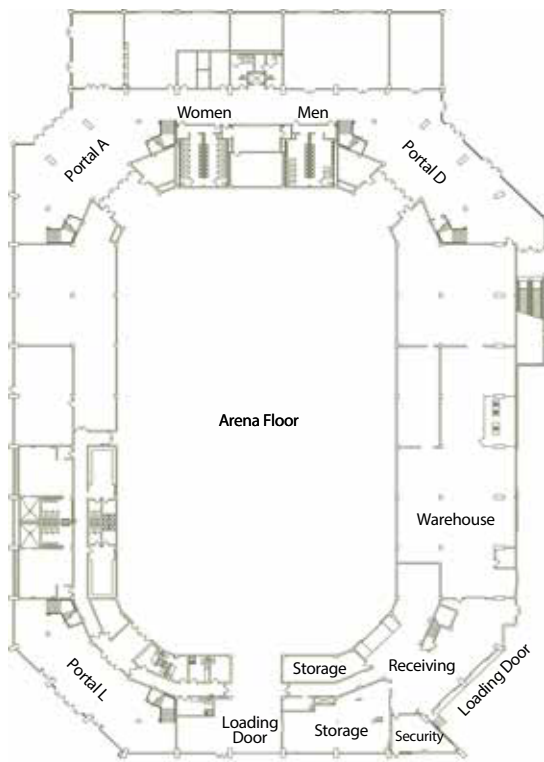

Arena

With seating for over 10,000 “in-the-round”, the Baton Rouge River Center Arena has hosted some of the most exciting entertainers and performers for over 35 years.

Ground Level

Plaza Level

- Column free floor space totaling approx. 30,000 sq. ft. (seating retracted)
- Seating capacities of approx. 8,900 permanent and up to 1,500 floor seats
- Eight (8) dressing rooms
- 63 ft. to lower steel
- Two (2) box offices and eight (8) ticket windows

LOADING AREA

- Covered Loading Dock Area
- Six (6) bays

R I V E R C E N T E R
Baton Rouge