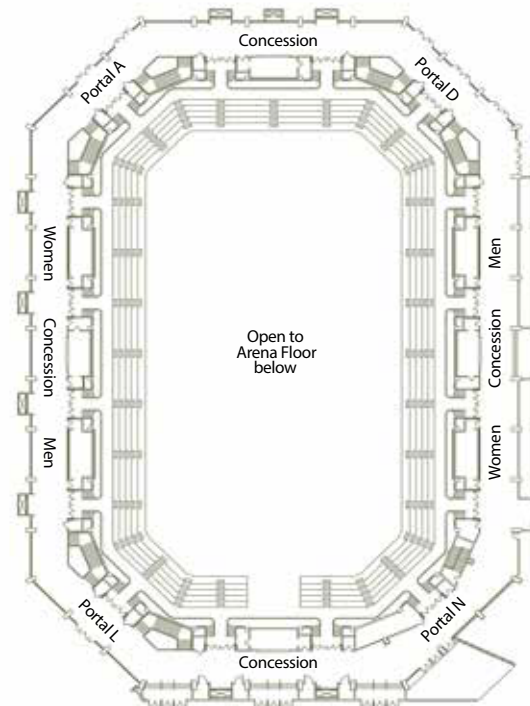

Arena

With seating for over 10,000 “in-the-round”, the Baton Rouge River Center Arena has hosted some of the most exciting entertainers and performers for over 35 years.

Ground Level

Plaza Level

- Column free floor space totaling approx. 30,000 sq. ft. (seating retracted)
- Seating capacities of approx. 8,900 permanent and up to 1,500 floor seats
- Eight (8) dressing rooms
- 63 ft. to lower steel
- Two (2) box offices and eight (8) ticket windows

LOADING AREA

- Covered Loading Dock Area
- Six (6) bays

R I V E R C E N T E R
Baton Rouge