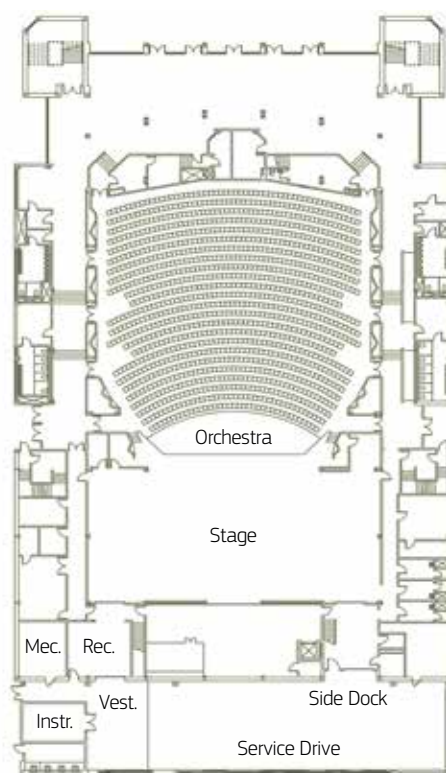

# Theatre

Serving as the heart of the Baton Rouge cultural community for over 30 years, the Baton Rouge River Center Theatre hosts a variety of events including symphony performances, ballet, dance recitals and Broadway shows.

Basement Level

Orchestra Level

Balcony Level

## THEATRE OF PERFORMING ARTS

- Seating capacity of approx. 1,900 (1,897 permanent seats)
- Maple Stage
- 57.5 ft. x 28 ft. proscenium
- 48 line sets (five electric) – Counterweight
- 5 dressing rooms
- One (1) box office and (2) ticket windows