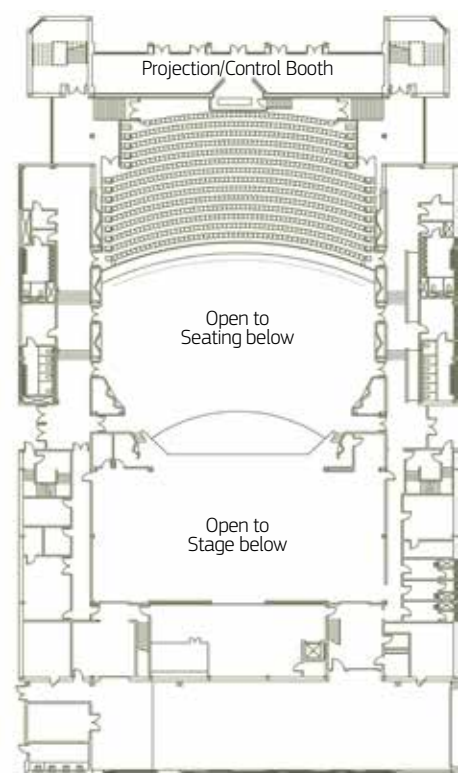

# Theatre

Serving as the heart of the Baton Rouge cultural community for over 30 years, the Baton Rouge River Center Theatre hosts a variety of events including symphony performances, ballet, dance recitals and Broadway shows.

Basement Level

Orchestra Level

Balcony Level

## THEATRE OF PERFORMING ARTS

- Seating capacity of approx. 1,900 (1,897 permanent seats)
- Maple Stage
- 57.5 ft. x 28 ft. proscenium
- 48 line sets (five electric) – Counterweight
- 5 dressing rooms
- One (1) box office and (2) ticket windows