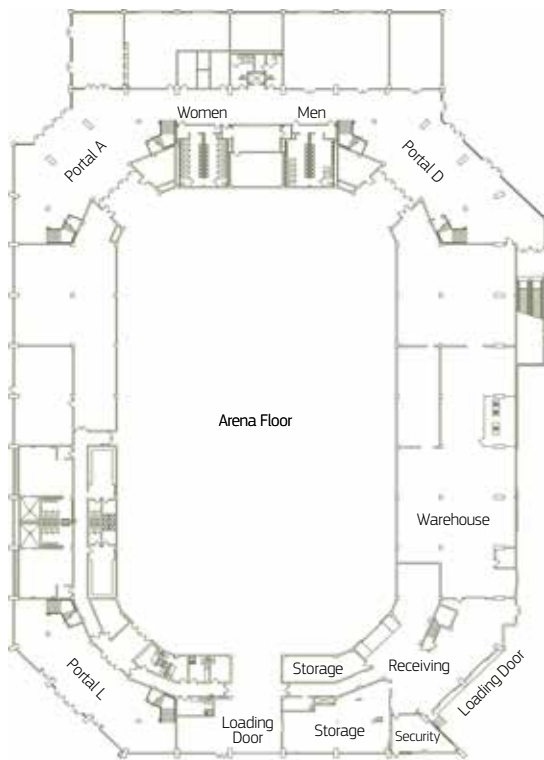

Arena

With seating for over 10,000 “in-the-round”, the Baton Rouge River Center Arena has hosted some of the most exciting entertainers and performers for over 35 years.

LEGEND

Ground Level

Plaza Level

ARENA

- Column free floor space totaling approx. 30,000 sq. ft. (seating retracted)
- Seating capacities of approx. 8,900 permanent and up to 1,500 floor seats
- Eight (8) dressing rooms
- 63 ft. to lower steel
- Two (2) box offices and eight (8) ticket windows

LOADING AREA

- Covered Loading Dock Area
- Six (6) bays

*Worldwide Entertainment and
Convention Venue Management*