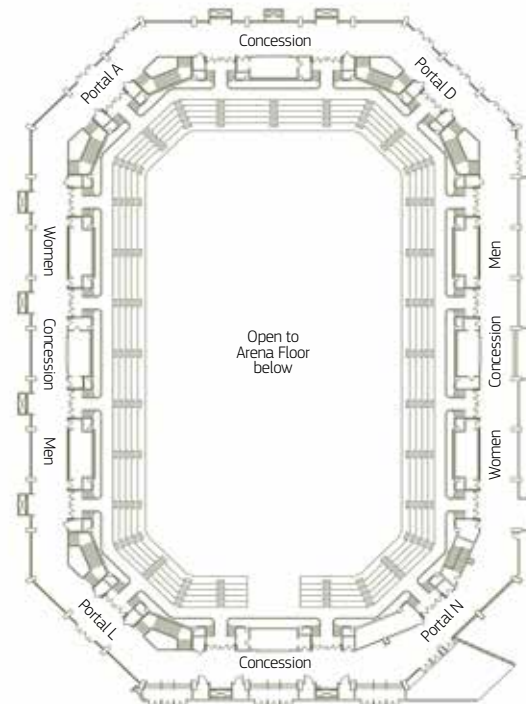

Arena

With seating for over 10,000 “in-the-round”, the Baton Rouge River Center Arena has hosted some of the most exciting entertainers and performers for over 35 years.

LEGEND

Ground Level

Plaza Level

ARENA

- Column free floor space totaling approx. 30,000 sq. ft. (seating retracted)
- Seating capacities of approx. 8,900 permanent and up to 1,500 floor seats
- Eight (8) dressing rooms
- 63 ft. to lower steel
- Two (2) box offices and eight (8) ticket windows

LOADING AREA

- Covered Loading Dock Area
- Six (6) bays

*Worldwide Entertainment and
Convention Venue Management*